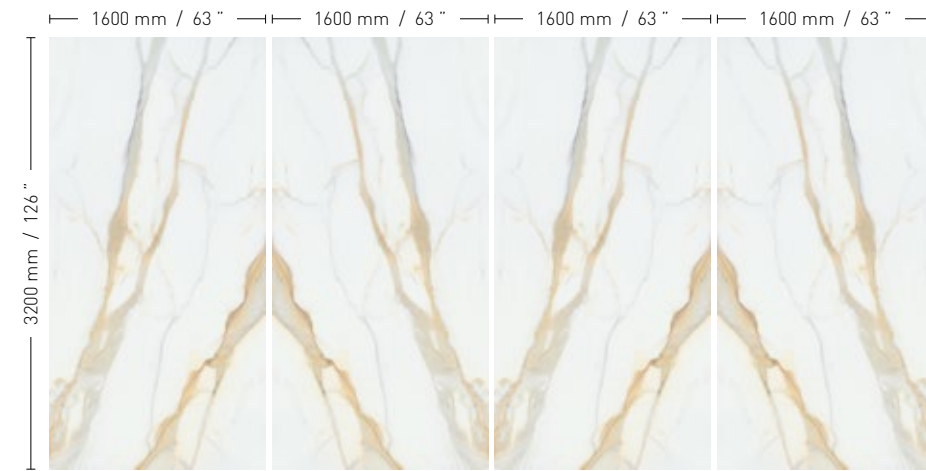

Bookmatch design

Marvel Gold