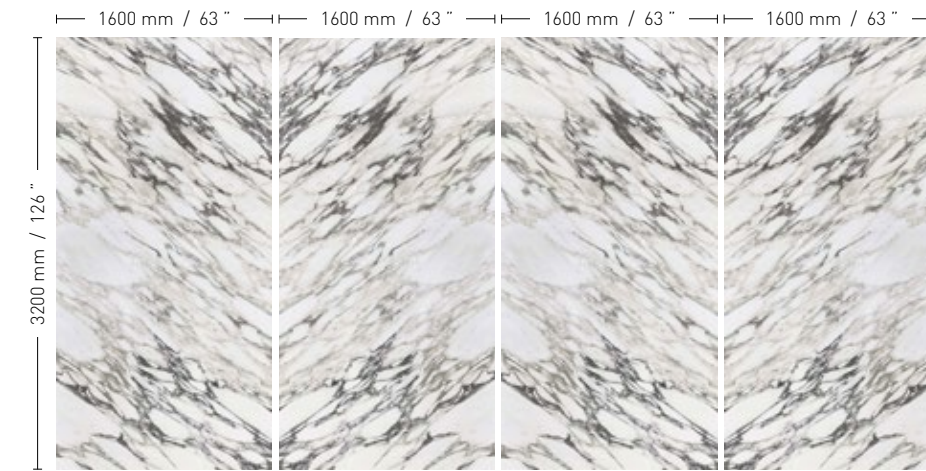

Bookmatch design

Kaledonia