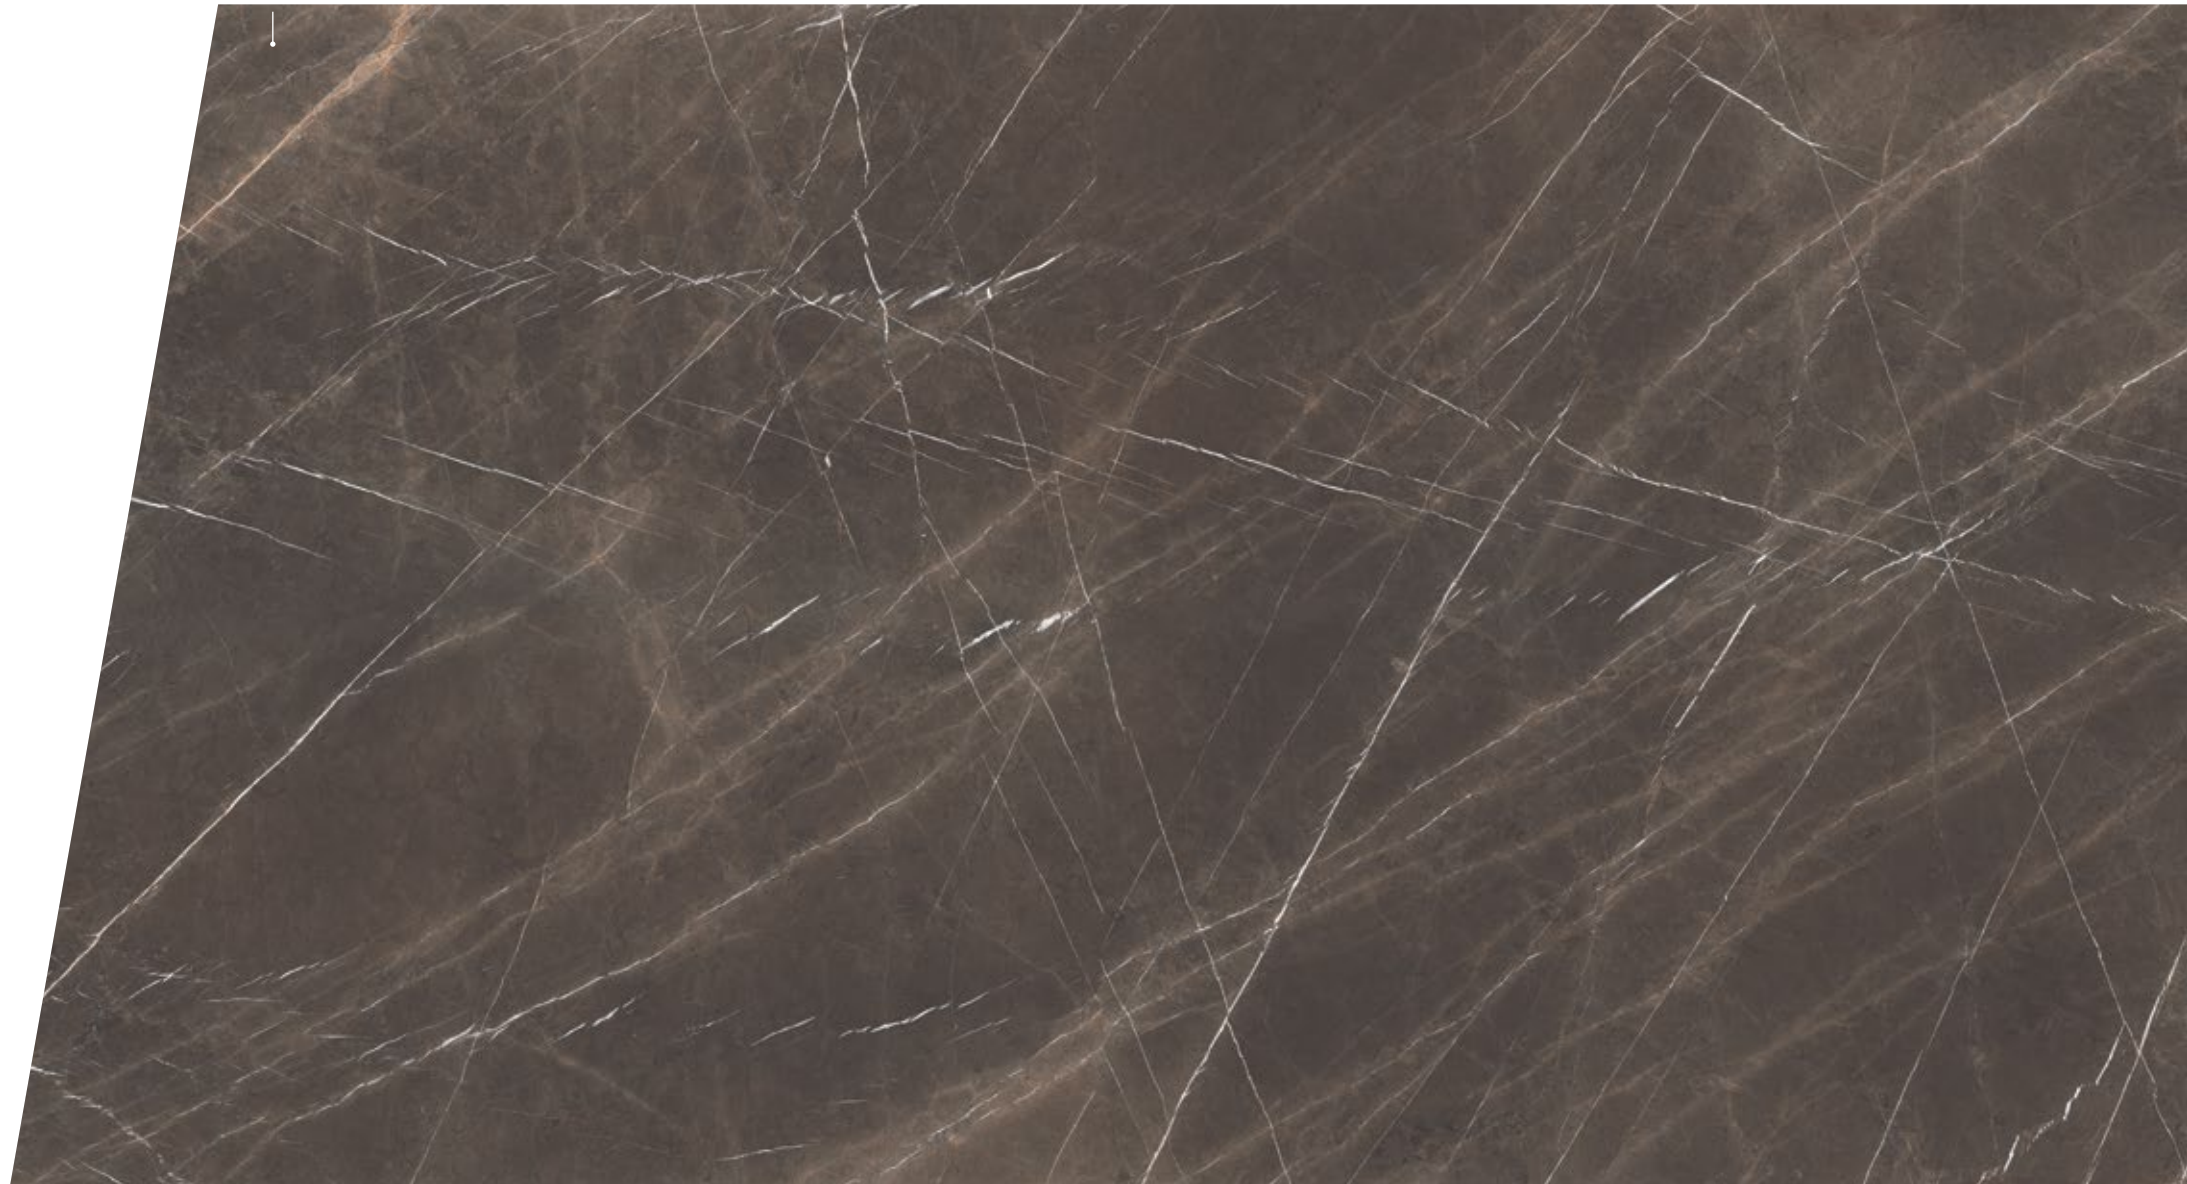

SPECIAL ORDER

Ferox

FINISH
Polished

Warm and emotive. With this premium-quality sintered stone material, Techlam® revolutionizes the aesthetic language of countertops.