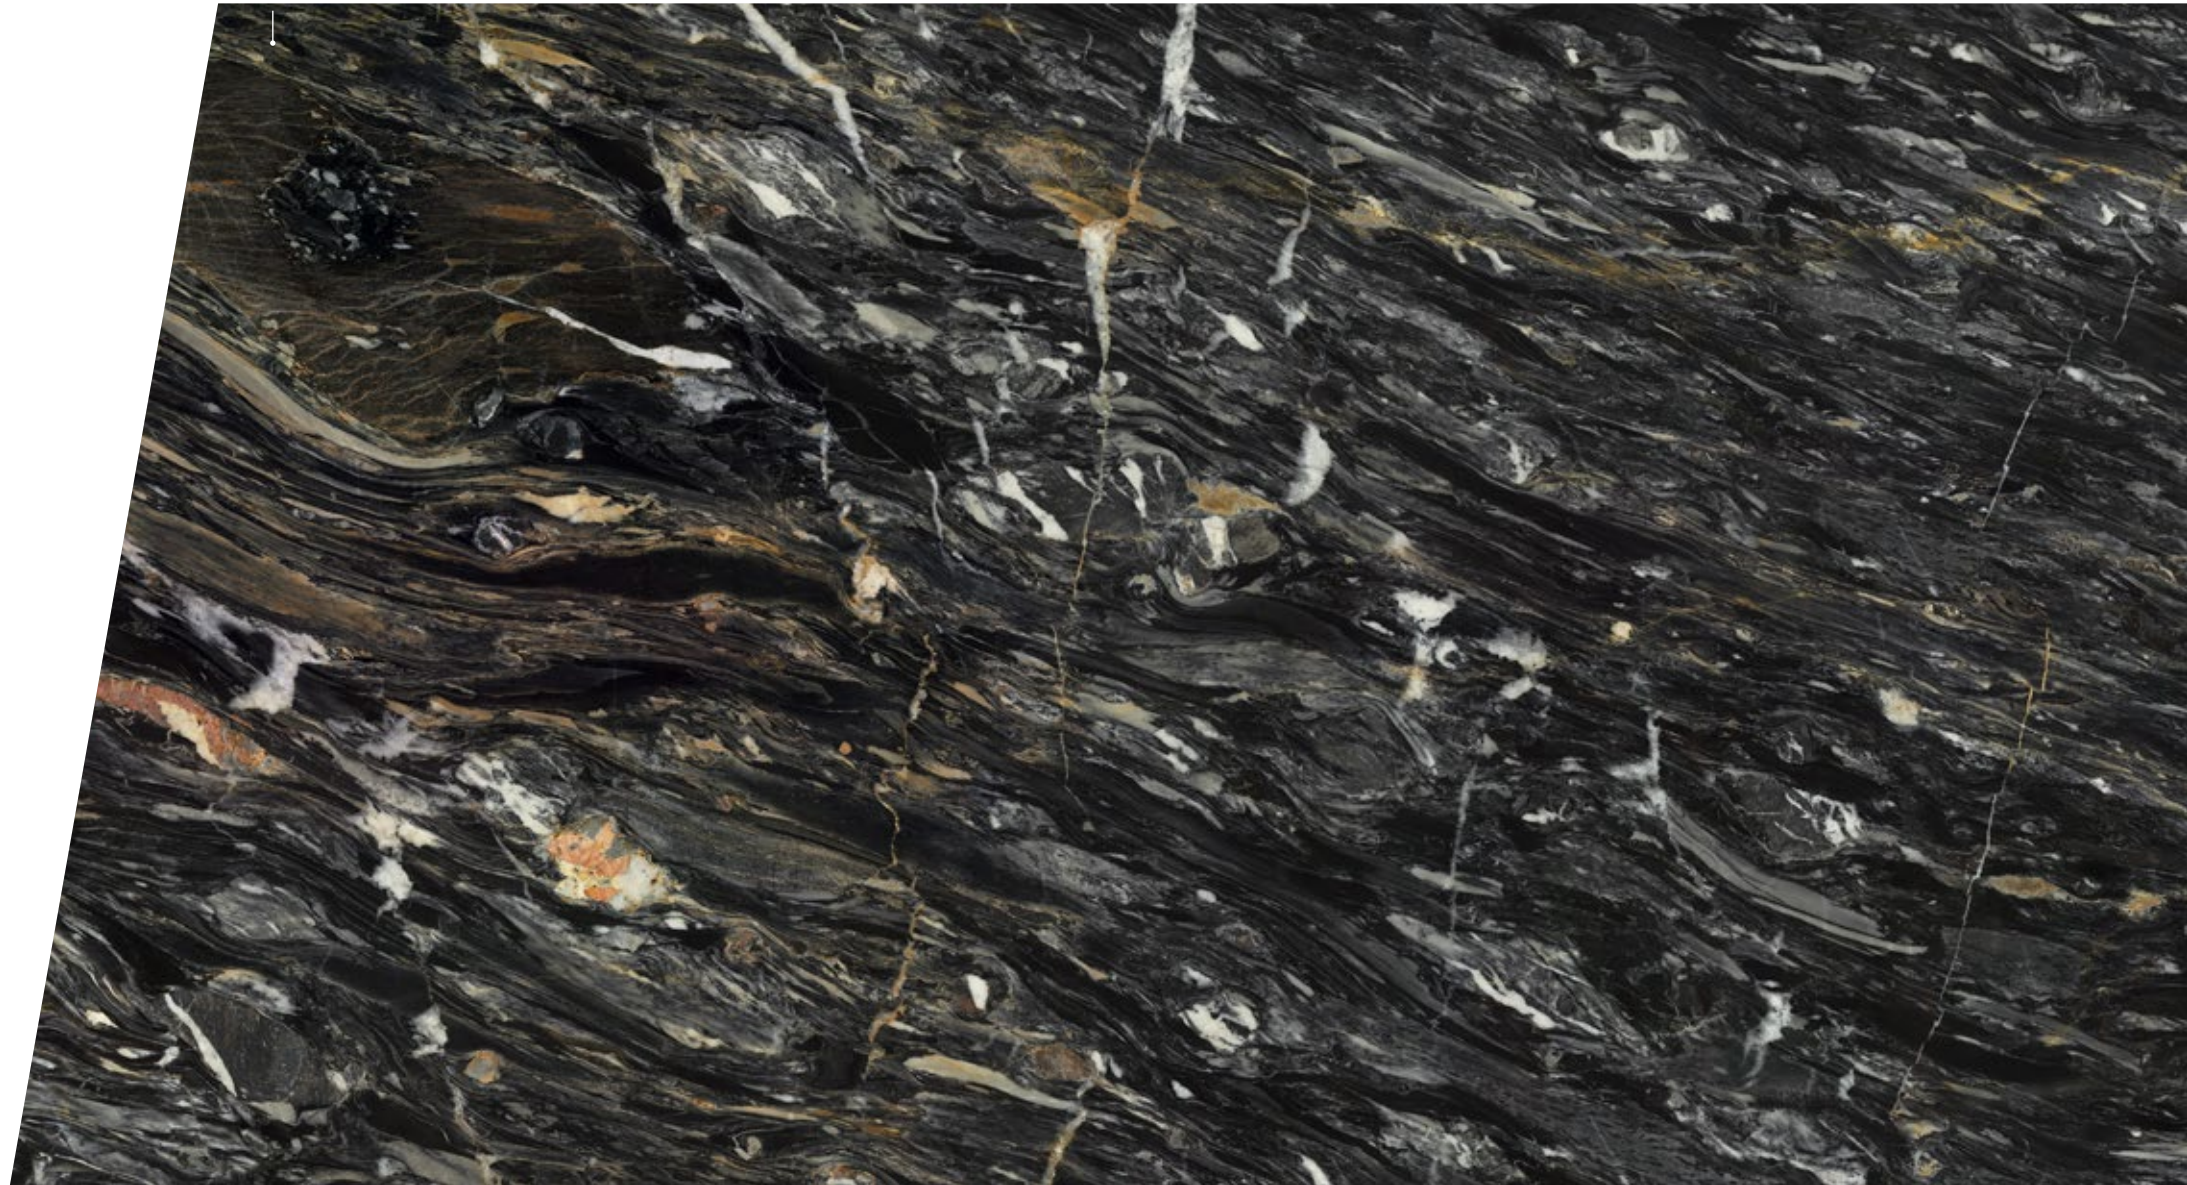

## Blackfalls

FINISH  
Polished/Matte

With golden ochre, white and grey veins, over a deep black background, Blackfalls is a portrait of nature at its most beautiful and wild.

SPECIAL ORDER