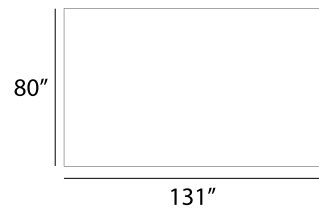

Hardness
High abrasive hardness

Thickness and Sizes

Plus Size

Regular Size

Plus Size

- Bianco Ice
- Bianco Classic
- Bianco Cristallo

46

Request Samples