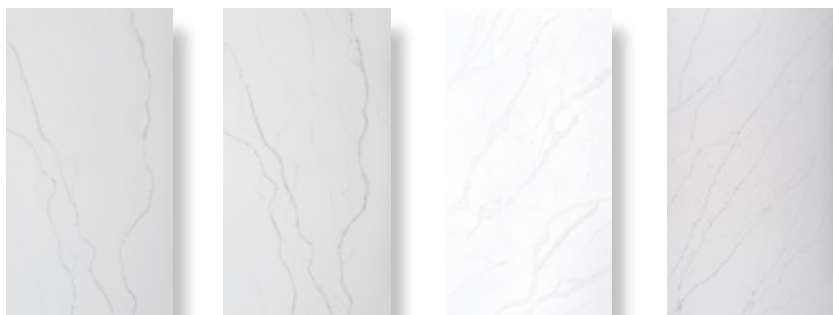

DISCOVERY

An exploration in
colour
and texture.

BEYOND

RED